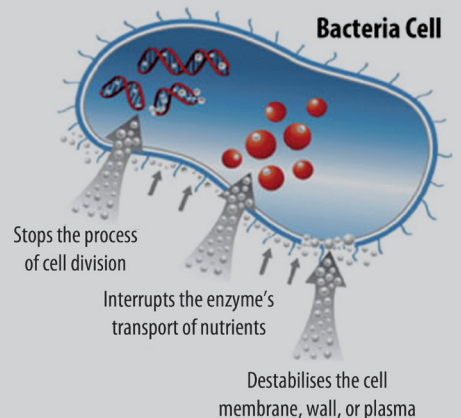

Germ & Virus Protection

The colloidal silver impregnated ceramic filter helps remove bacteria, germs, and viruses.