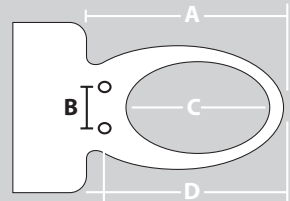

Specifications

Model	EB-R500
Filter	External
Nozzle	Single Stainless Steel Nozzle
Dimensions (WxHxD MM)	406 x (S)498 / (E)528 x 145
Net weight	4.5 - 4.7kg
Power Rating	240V, 50Hz
Sterilization	Silver Ion Filter & Antimicrobial plastic

Toilet Compatibility

EB-R500 Standard

A: 490mm or above

B: 135-192mm

C: 320mm* or above

D: 410mm or above

*At 320mm once installed some porcelain may be visible, 330mm is preferred.

Toilet Compatibility

EB-R500 Elongated

A: 520mm or above

B: 135-195mm

C: 340mm or above

D: 440mm or above

Write your measurements here:

A

B

C

D

Top or Bottom fixing bolt options available. To be installed by a licensed plumber. Power point and external tap required. Water Pressure 100-680KPA.

WARNING: THIS TOILET DOUCHE SEAT MUST BE INSTALLED WITH APPROPRIATE BACKFLOW PROTECTION CONFORMING TO THE NATIONAL CONSTRUCTION CODE - VOLUME THREE AND THE PCA.

All our electronic bidet products conform to - AS 2845.2 Minimum Air Gap/AVB Supplementary Dual CV - <https://watermark.abcb.gov.au/product-search/certificate/020094> as of 23/07/2024

The BIDET SHOP®

The Bidet Shop on 1300 BIDETS (that's 1300 243 387).

For OT support, press extension 3 or email ot@thebidetshop.com.au