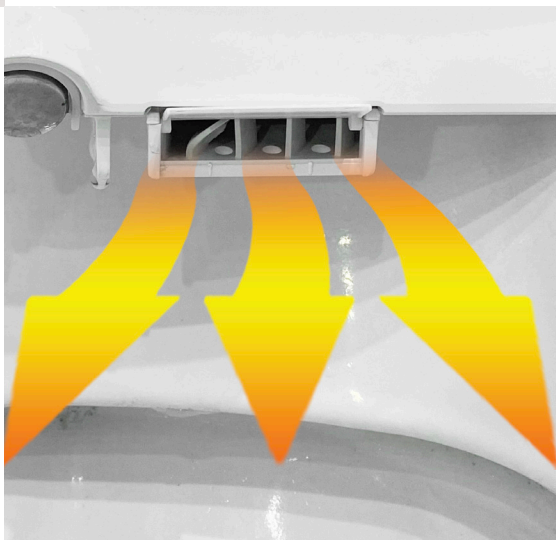

Environmentally
Friendly

The Eco Bidet just replaces your existing toilet seat. All the parts for a standard installation come in the box.

The EB-R500 is the flagship of the Eco Bidet range. Incorporating all of the features of other luxury bidets while using a fraction of the electricity.

Two Person Memory

The EB-R500 remote can remember the preferred wash and temperature settings of two different users.

The touch pad makes operating the remote so easy.

Child Wash

Just press the "child wash" button on the side control and the pressure and temperature of the wash are automatically halved.

Instant Heat & Dry

Just press the wash button and in a few seconds a gentle stream of warm water will clean you thoroughly.

Then press the dry button to activate a gentle flow of warm air.

Quick Release

The bidet seat can be removed with just the press of a button to allow for cleaning under the bidet.

Power Saving

The Eco Bidet is the most advanced power saving bidet range available on the market today. Each wash costs less than a quarter of a cent.

Along with the savings in toilet paper usage, the Eco Bidet does a lot for the environment.